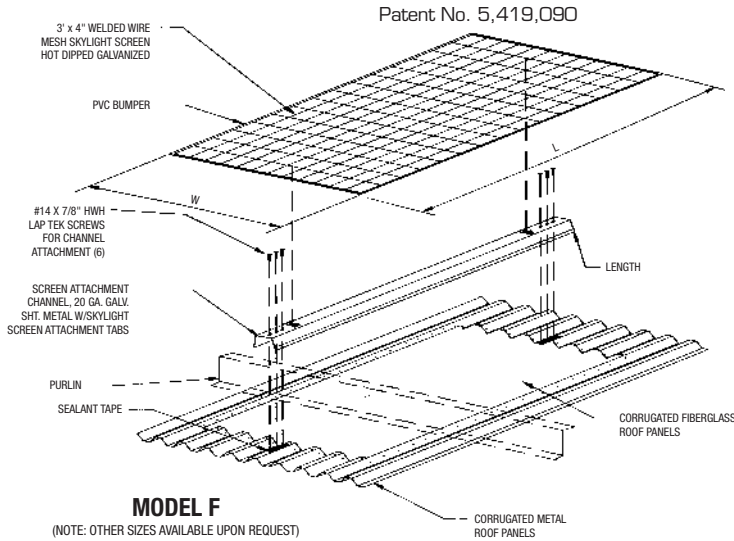

COMPANY: _____

 ATTN: _____
 PHONE: _____
 FAX: _____

DATA SHEET
MODEL "F"
FALLGUARD®
SKYLIGHT SCREENS
FAX TOLL FREE
1-877-231-6117

DATA SHEET
FGA-8
 11-14-01

Model "F" FALLGUARD® Skylight Screens				
Model No.	Overall Size of Screen	Channel Length	Type	Quantity
F-310	3' - 9" x 11' - 4"	11' - 4"		
F-410	4' - 9" x 11' - 4"	11' - 4"		
F-315	3' - 9" x 16' - 4"	16' - 4"		
F-415	4' - 9" x 16' - 4"	16' - 4"		

CORRUGATED SKYLIGHT PROFILES

<p>A R Panel</p>	<p>H U Panel</p>
<p>B 2 1/2 X 1/2</p>	<p>I 7.2 X 1 1/2 Rib</p>
<p>C 2.67 X 7/8</p>	<p>J 7 Box Rib (28° cov.)</p>
<p>D 4.2 X 1 1/16</p>	<p>K 4 X 1/2 (48° cov.)</p>
<p>E 2 1/2 X 9/16 (48° cov.)</p>	<p>L 4 7/8 V-beam (39° cov.)</p>
<p>F 7 X 1 1/2 (35° or 42° cov.)</p>	<p>M 4 Square Rib (44° cov.) Reynolds square rib 4" X 1"</p>
<p>G 5.33 V-Beam (Reynolds)</p>	<p>We can accommodate any profile. Please furnish us with a detail.</p>